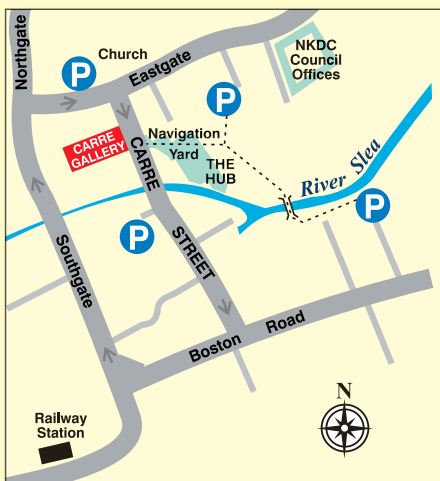

Sleaford's

CARRE GALLERY

29 CARRE STREET • SLEAFORD • LINCOLNSHIRE • NG34 7TR

Regular Exhibitions by Lincolnshire Artists

FREE ADMISSION

Exhibition hours: 10.00am to 4.00pm

Please telephone the
Gallery Secretary
for up to date
information on
exhibitions and
forthcoming events: