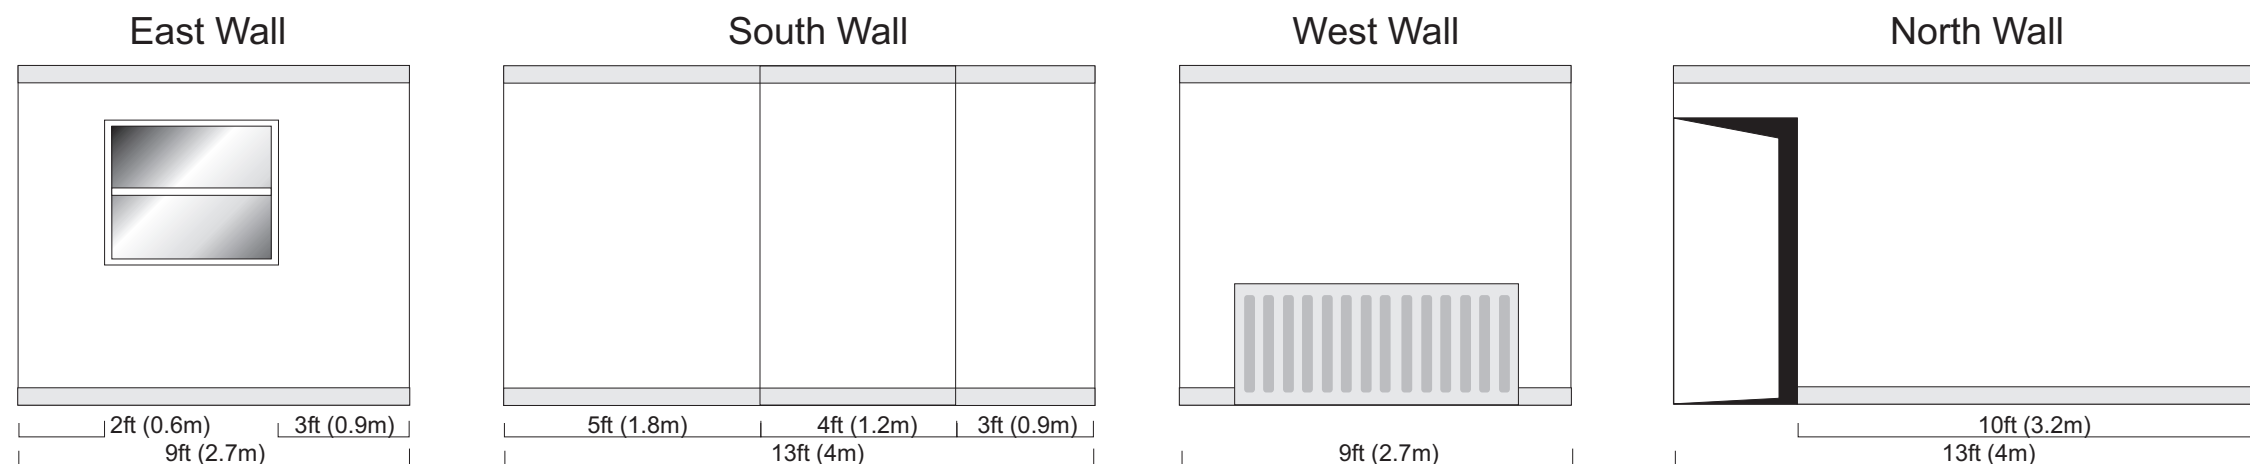

Carre Gallery

Total Linear Display Area = 108ft

Somersby Room - Total Linear Display Area (approx.) = 37ft (11m)

Candlesby Room - Total Linear Display Area (approx.) = 31ft (9m)

Bainton Room - Total Linear Display Area (approx.) = 39ft (12m)

NOTE: All dimensions have been rounded down. If your exhibition dimensions are critical please verify all dimensions on site.