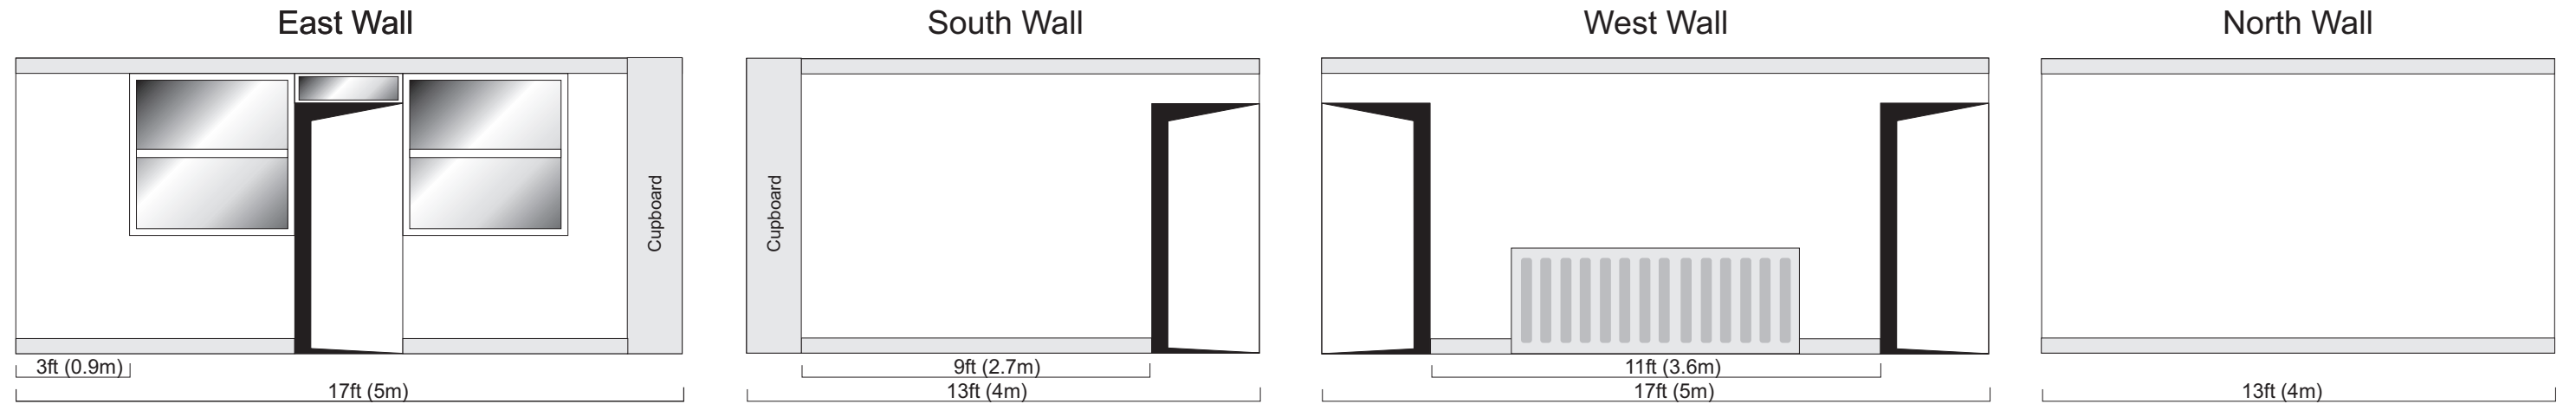

Carre Gallery

Total Linear Display Area = 108ft

Somersby Room - Total Linear Display Area (approx.) = 37ft (11m)

Candlesby Room - Total Linear Display Area (approx.) = 31ft (9m)

Bainton Room - Total Linear Display Area (approx.) = 39ft (12m)

NOTE: All dimensions have been rounded down. If your exhibition dimensions are critical please verify all dimensions on site.