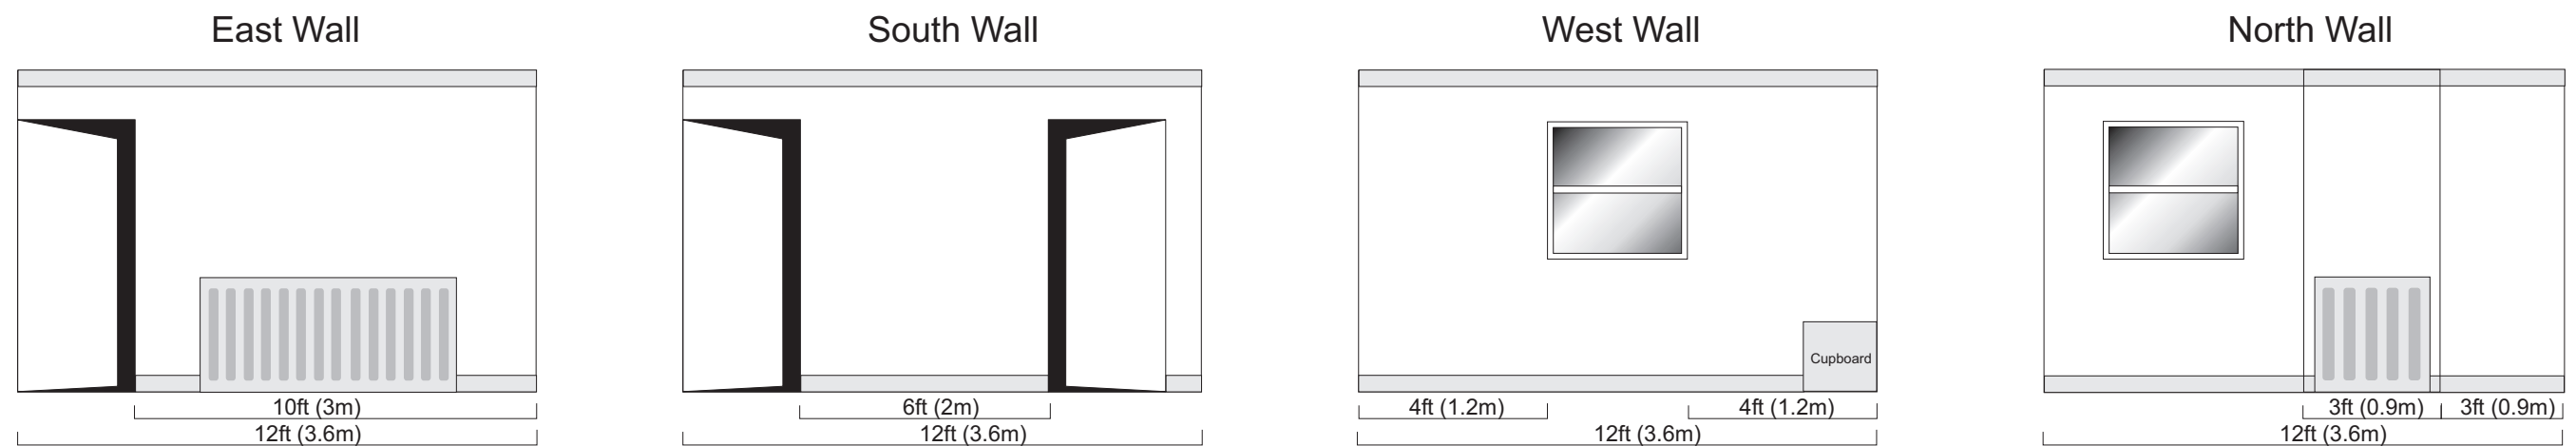

Carre Gallery

Total Linear Display Area = 108ft

Somersby Room - Total Linear Display Area (approx.) = 37ft (11m)

Candlesby Room - Total Linear Display Area (approx.) = 31ft (9m)

Bainton Room - Total Linear Display Area (approx.) = 39ft (12m)

NOTE: All dimensions have been rounded down. If your exhibition dimensions are critical please verify all dimensions on site.